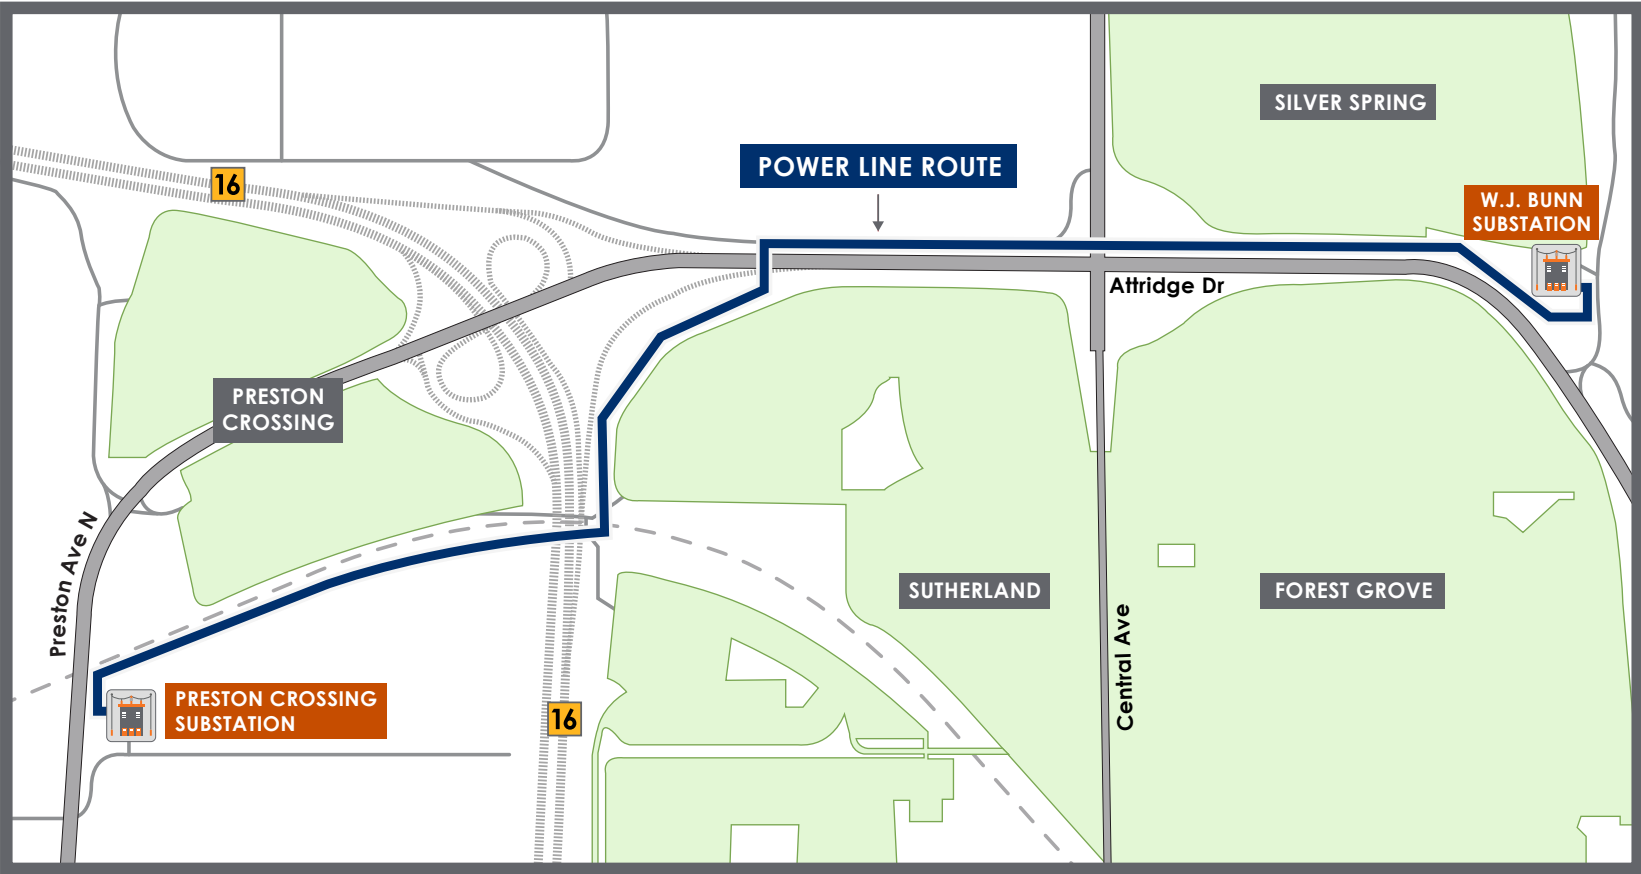

Preston Crossing POWER LINE ROUTE

 Power Line Route

 Highway 16

 Train Track

 Major Roadways

 Side Roads

 Power Substation